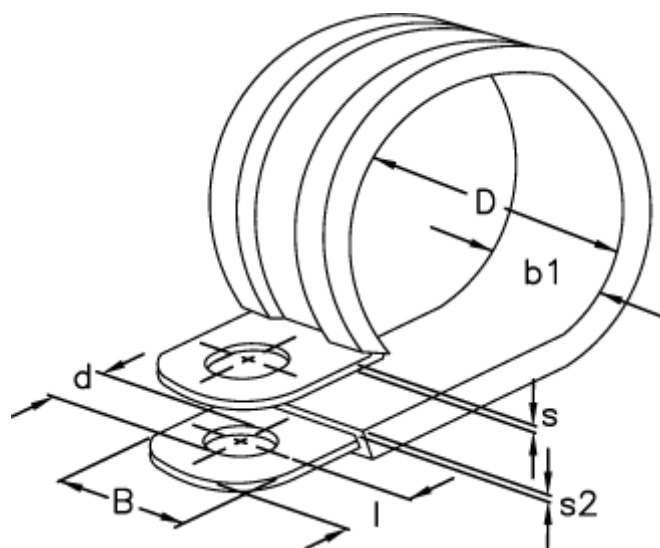

Article number: 029456112043

Description: Norma pipe retaining clip
RLGU 1. 43/12 W1

Measures

b1	= 15.0
d	= 6.4
Diameter D	= 43
l	= 6
s	= 0.8
s2	= 1.2
Width B	= 12